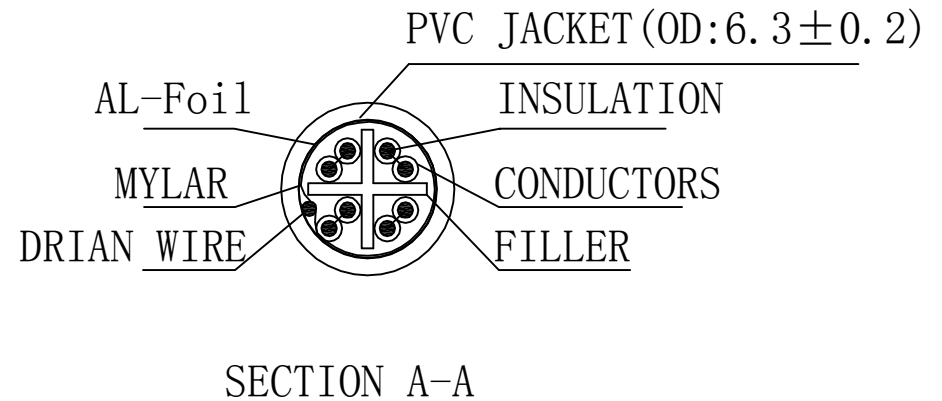

PIN OUT		COLOR
CN1	CN2	
1	1	WHITE/ORANGE
2	2	ORANGE
3	3	WHITE/GREEN
6	6	GREEN
4	4	BLUE
5	5	WHITE/BLUE
7	7	WHITE/BROWN
8	8	BROWN
SHIELD	SHIELD DRAIN WIRE	

PAIR

1.1 ALL COMPONENTS ARE RoHS COMPLIANT.  
1.2 100% OPEN AND SHORT TEST.

③	MOLDING	2PCS	PURPLE PVC
②	CONNECTER	2PCS	RJ45 (8P8C) MALE, WITH SHIELD, GOLD PLATED
①	CABLE	1PCS	26AWG*4P+FILLER+MYLAR+DRAIN WIRE+AL-FOIL +PURPLE PVC JACKET
NO.	PARTS NAME	Q' TY	SPECIFICATION

APPROVED	CHECKED	DRAWN	CUSTOMER:
			ITEM NO. <b>STP-615P</b>
			DRAW NO.
			UNIT mm
			SCALE NONE