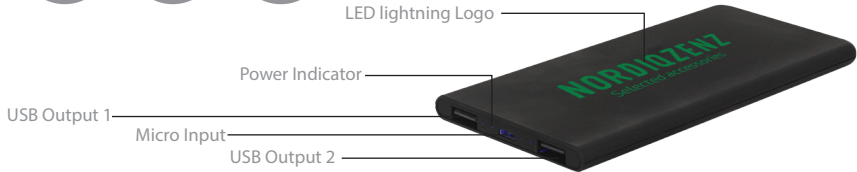

Safety instructions

Green
LED-light
in logo

USB
Output
5V/2.1A

MicroUSB
Input
5V/2A

Operation

Get started

1. Connect product with digital devices via USB charging ports.
2. The LED power connector will lit and show the remaining power.
3. Disconnect product after devices are fully charged. Charge the power bank every 3 month to maintain its best function.